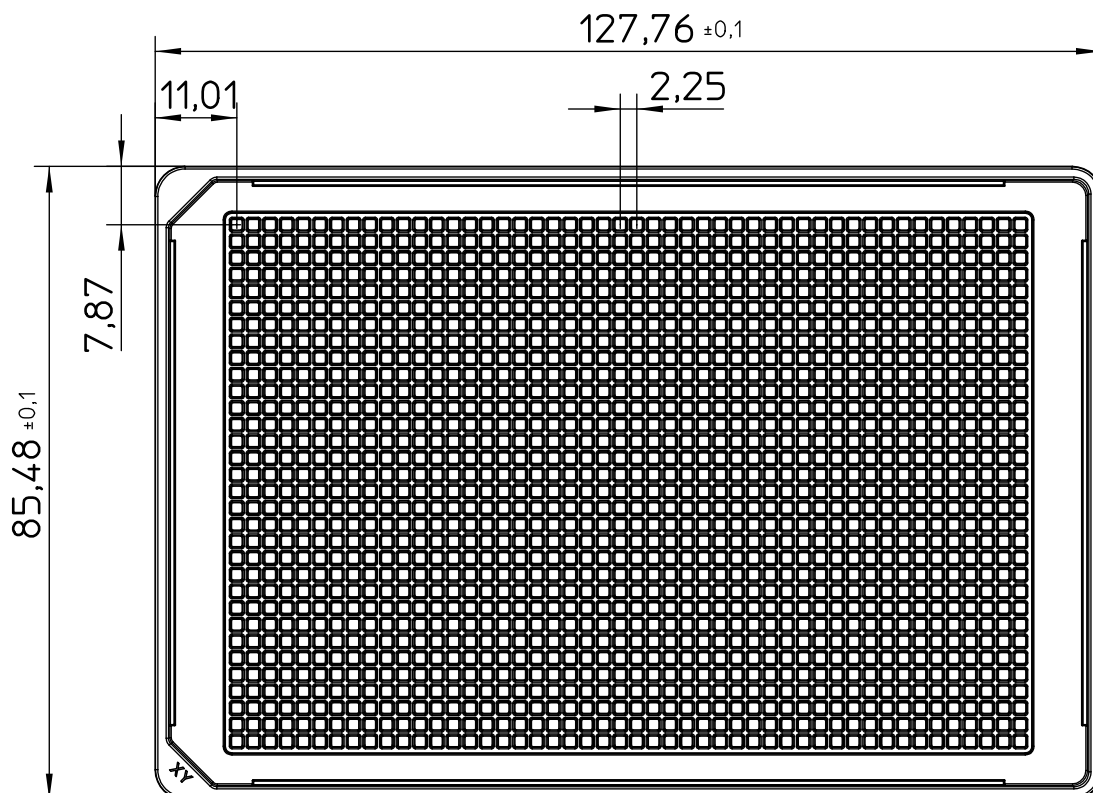

Curvature \updownarrow Max.Diff 0.15

"All dimensions in mm"

Customer drawing subject to change without notice!

Uncontrolled Copy

Prior Issue	Drawn	Approved	Released	CONFIDENTIAL: Information contained in this document or drawing is confidential and proprietary to Greiner Bio-One GmbH. This document may not be reproduced for any reason without written permission from Greiner Bio-One GmbH. All rights of design, invention, and copyright are reserved.
Revision	Date 2023/07/06	Date 2025/11/14	Date 2025/11/14	
Date	Name forb	Name kleber	Name ziegler	