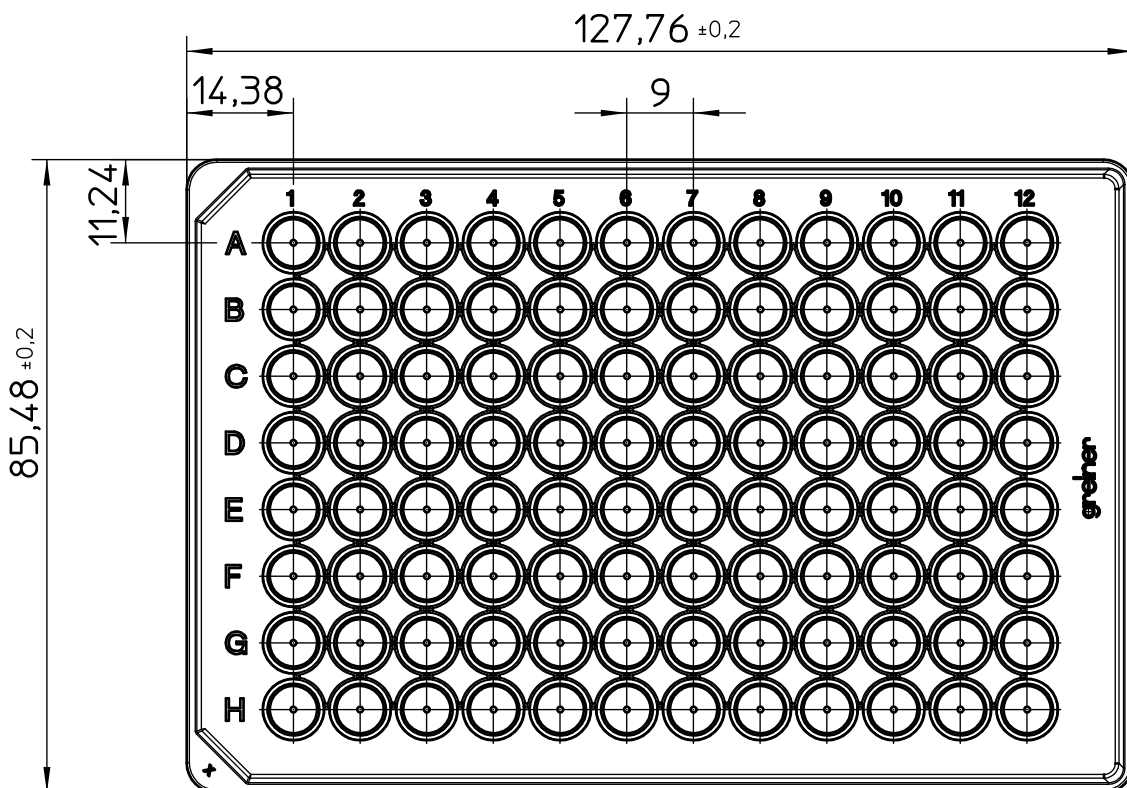

Curvature $+0,2$
0

"All dimensions in mm"

Customer drawing subject to change without notice!

Uncontrolled Copy

Prior Issue	Drawn	Approved	Released	CONFIDENTIAL: Information contained in this document or drawing is confidential and proprietary to Greiner Bio-One GmbH. This document may not be reproduced for any reason without written permission from Greiner Bio-One GmbH. All rights of design, invention, and copyright are reserved.
Revision	Date 2011/09/05	Date 2020/08/10	Date 2020/08/10	
Date	Name forb	Name schwarzj	Name sonntag	