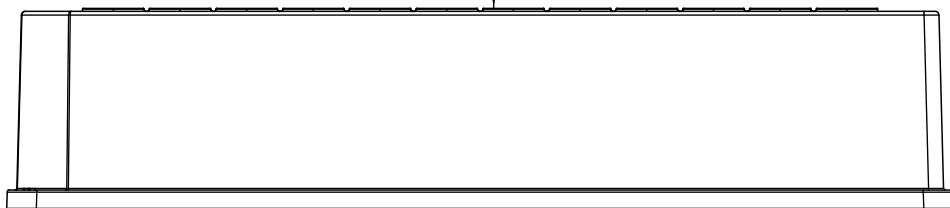

Curvature $+0,2$
0

"All dimensions in mm"

Customer drawing subject to change without notice!

Uncontrolled Copy

Prior Issue	Drawn	Approved	Released	CONFIDENTIAL: Information contained in this document or drawing is confidential and proprietary to Greiner Bio-One GmbH. This document may not be reproduced for any reason without written permission from Greiner Bio-One GmbH. All rights of design, invention, and copyright are reserved.
Revision	Date 2011/09/05	Date 2020/08/10	Date 2020/08/10	
Date	Name forb	Name schwarzj	Name sonntag	