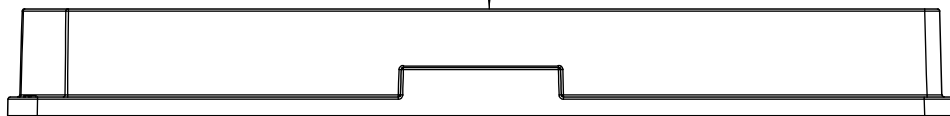

Curvature max.0,2

"All dimensions in mm"

Customer drawing subject to change without notice!

Uncontrolled Copy

Prior Issue	Drawn	Approved	Released	CONFIDENTIAL: Information contained in this document or drawing is confidential and proprietary to Greiner Bio-One GmbH. This document may not be reproduced for any reason without written permission from Greiner Bio-One GmbH. All rights of design, invention, and copyright are reserved.
Revision 3	Date 2011/05/03	Date 2021/09/27	Date 2021/09/27	
Date 2017/05/11	Name forb	Name forb	Name schwarzj	