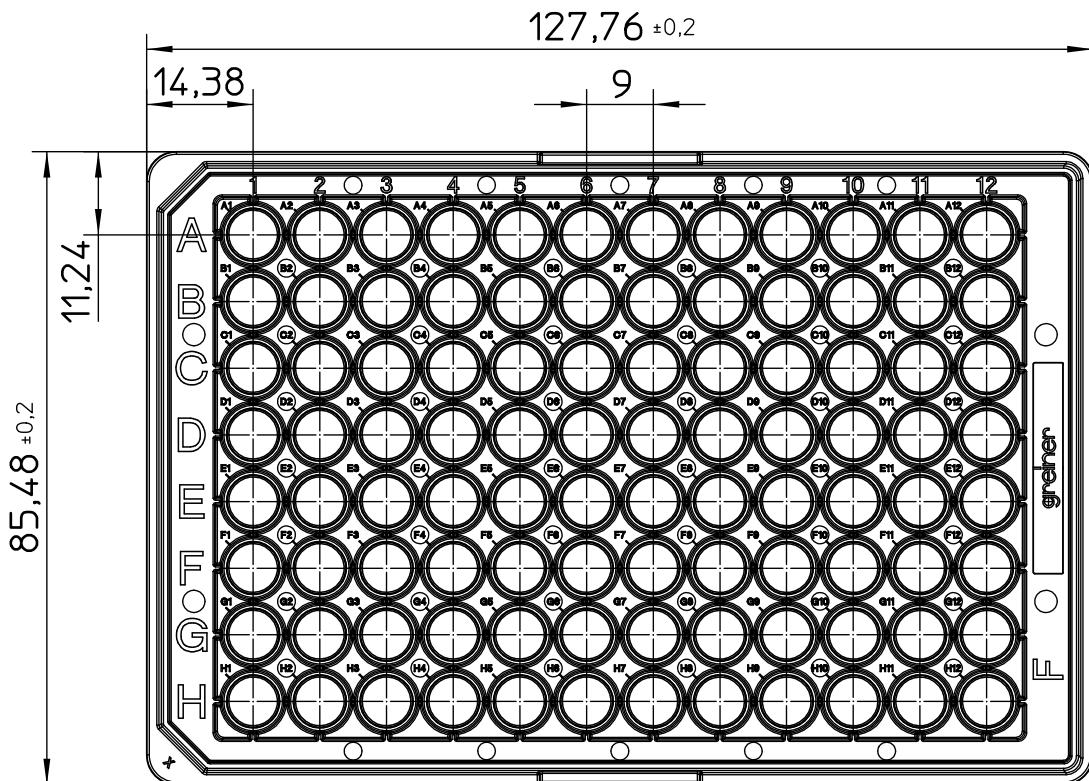

Curvature max.0,2

"All dimensions in mm"

Customer drawing subject to change without notice!

Uncontrolled Copy

Prior Issue	Drawn	Approved	Released	CONFIDENTIAL: Information contained in this document or drawing is confidential and proprietary to Greiner Bio-One GmbH. This document may not be reproduced for any reason without written permission from Greiner Bio-One GmbH. All rights of design, invention, and copyright are reserved.
Revision 3	Date 2011/05/03	Date 2021/09/27	Date 2021/09/27	
Date 2017/05/11	Name forb	Name forb	Name schwarzj	